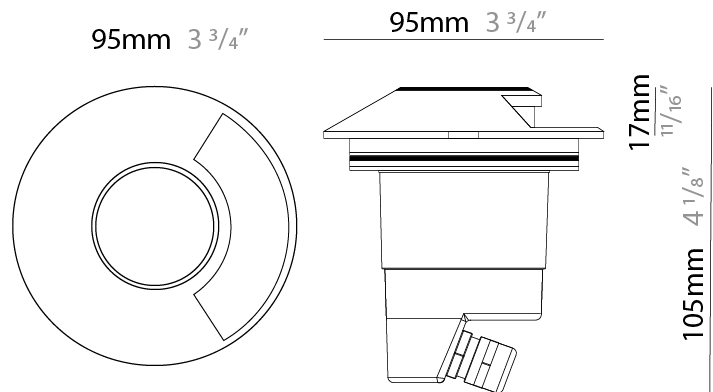

GENERAL

Series: Micro
Subseries: Micro Roll Over
Brand: Platek
Division: Exterior
Mounting Type: Recessed
Mounting Location: In-Ground
Subcategory: Marker

PHYSICAL

Shape: Round
Diameter (mm): 95
Diameter (in): 3 3/4
Height (mm): 114
Height (in): 4 1/2
Light Distribution: Uplight
Weight (kg): 0.4
Weight (lbs): 0.88
Load Resistance (kg): 2000
Load Resistance (lbs): 4409
Installation Requirement: Installation in sleeve set in concrete with a 20 - 30cm / 8 - 12" gravel drain bed
Screws: No visible screws
Diffuser: Clear tempered glass
Fixture Finish: SST
Fixture Material: Stainless Steel AISI 316L
Cable Details: Supplied with 1 power cable 0.5m in length

ELECTRICAL

Lamp Type: LED
Input Wattage (W): 2.9
Total Output Wattage (W): 1.5
Driver Included: No
Driver Location: Remote
Driver Type: Constant Current - Universal
Input Voltage (V): 120 - 277
Constant Current (MA): 350
Upon Request: (Not included - see components [IP65 or higher enclosure to be supplied by others]) 0-10Vdc dimming / Phase dimming / Non-dimming 120/277Vac

LED

Number of LEDs: 1
Color Temperature (°K): 3000 / 4000
Max. Delivered Lumen (lm): 15 / 16
Nominal Lumen (lm): 190 / 200
CRI: >80 CRI
Lamp Life (hrs): 60000

OPTICAL

Optic°: 1 Opening

RATINGS AND CERTIFICATIONS

Certified By: Certified for North American Standards
IP rating: IP68
IK Rating: IK10
Bug Rating: B0 U1 G0
Marine Grade: Stainless Steel AISI 316L