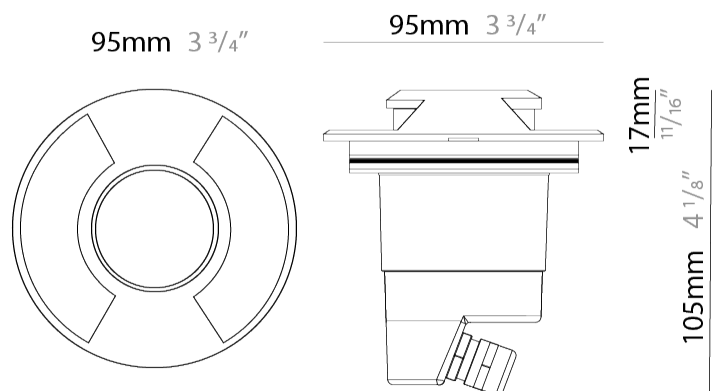

GENERAL

Series: Micro
Subseries: Micro Roll Over
Brand: Platek
Division: Exterior
Mounting Type: Recessed
Mounting Location: In-Ground
Subcategory: Marker

PHYSICAL

Shape: Round
Diameter (mm): 95
Diameter (in): 3 3/4
Height (mm): 114
Height (in): 4 1/2
Light Distribution: Uplight
Weight (kg): 0.4
Weight (lbs): 0.88
Load Resistance (kg): 2000
Load Resistance (lbs): 4409
Installation Requirement: Installation in sleeve set in concrete with a 20 - 30cm / 8 - 12" gravel drain bed
Screws: No visible screws
Diffuser: Clear tempered glass
Fixture Finish: SST
Fixture Material: Stainless Steel AISI 316L
Cable Details: Supplied with 1 power cable 0.5m in length

ELECTRICAL

Lamp Type: LED
Input Wattage (W): 2.9
Total Output Wattage (W): 1.5
Driver Included: No
Driver Location: Remote
Driver Type: Constant Current - Universal
Input Voltage (V): 120 - 277
Constant Current (MA): 350
Upon Request: (Not included - see components [IP65 or higher enclosure to be supplied by others]) 0-10Vdc dimming / Phase dimming / Non-dimming 120/277Vac

LED

Number of LEDs: 1
Color Temperature (°K): 3000 / 4000
Max. Delivered Lumen (lm): 35 / 37
Nominal Lumen (lm): 190 / 200
CRI: >80 CRI
Lamp Life (hrs): 60000

OPTICAL

Optic°: 2 Openings

RATINGS AND CERTIFICATIONS

Certified By: Certified for North American Standards
IP rating: IP68
IK Rating: IK10
Bug Rating: B0 U1 G0
Marine Grade: Stainless Steel AISI 316L